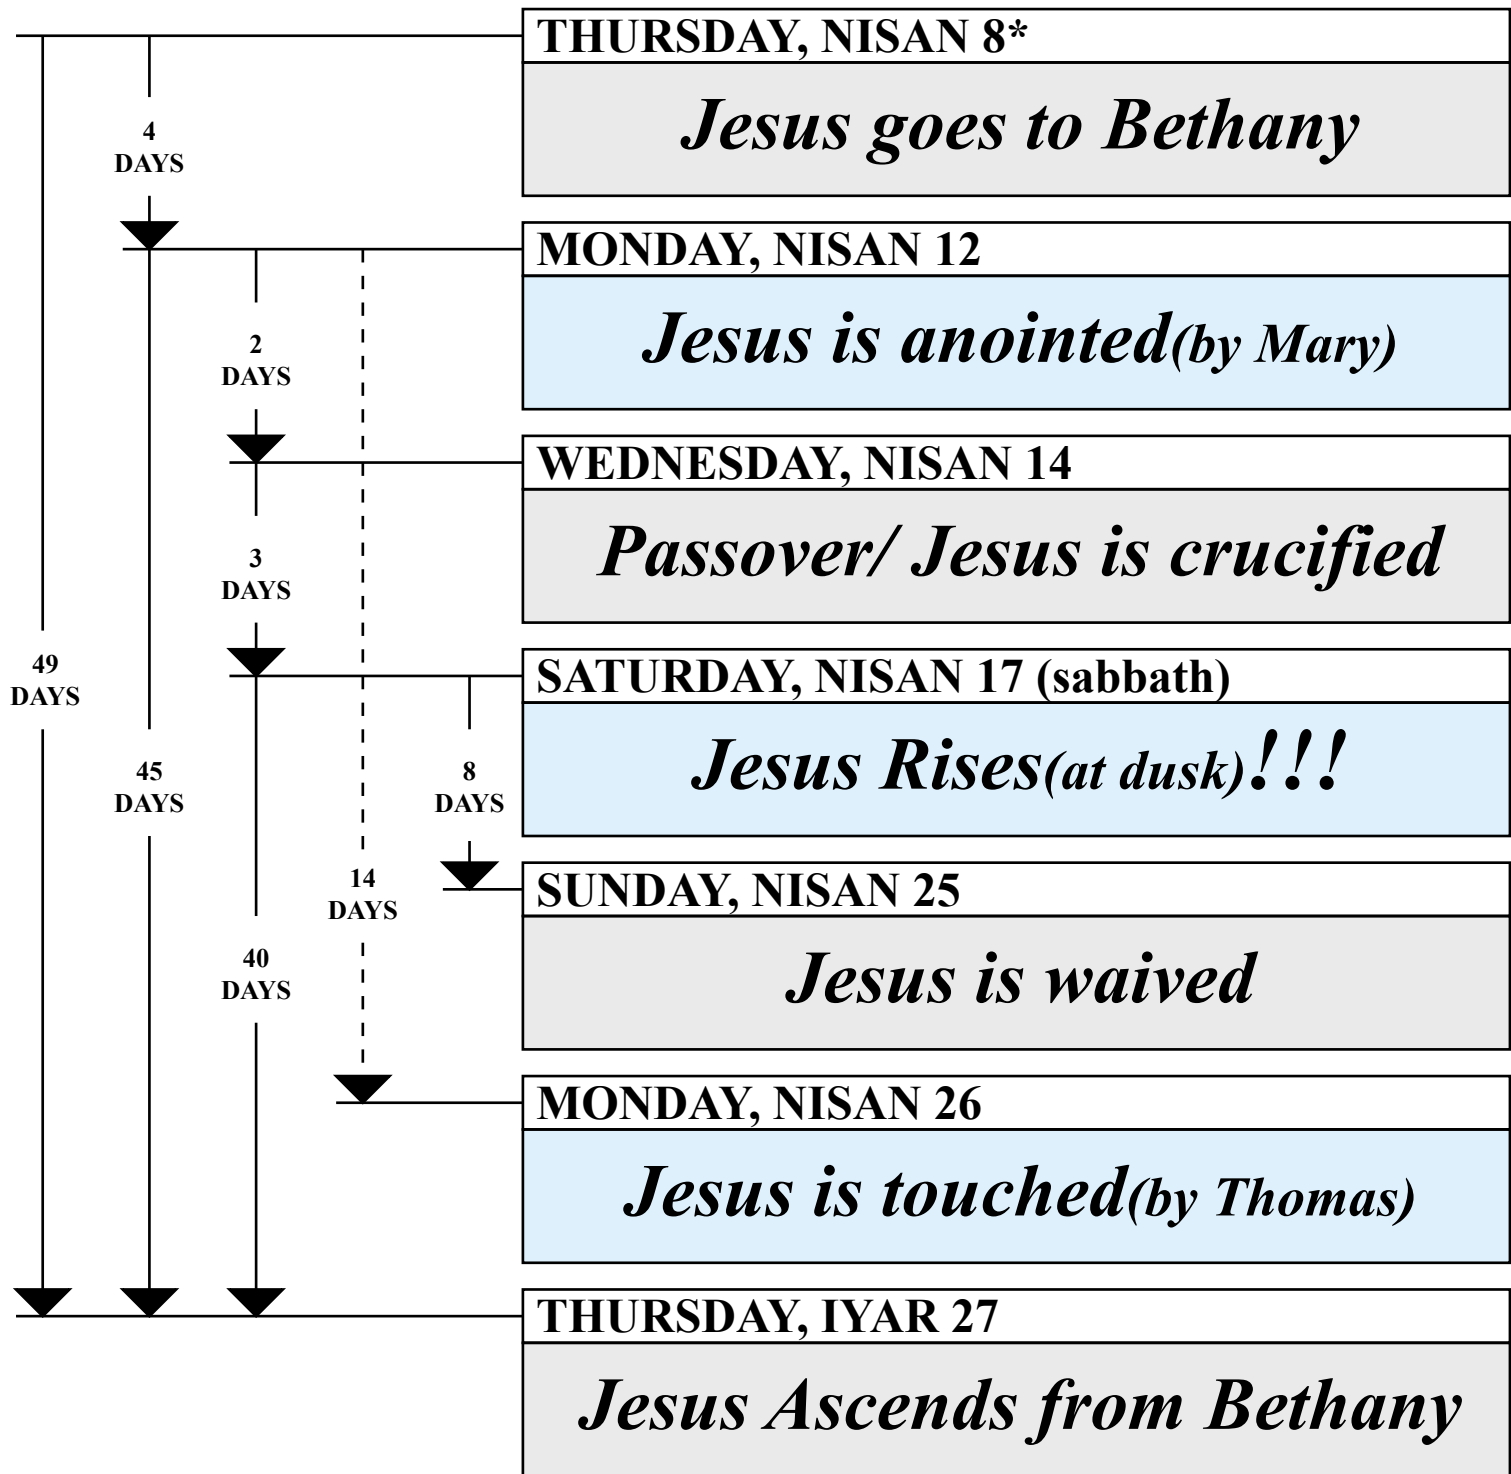

GOD's closure of Jesus' ministry

Jesus' final 7 week period - 36 A.D.

* The Hebrew month of Nisan corresponds to March-April and Iyar corresponds to April-May on the Roman calendar.